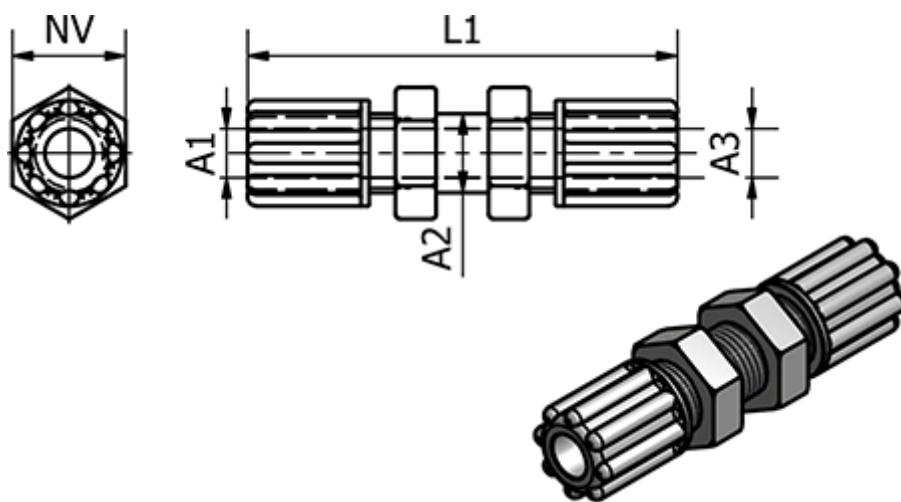

# Data Sheet

Article number: 58614031

Description: Push-on 140.31, Ø4/6, Ø4/6 - M10x1,0  
Straight Bulkhead

## Measures

Ext. Hose Diameter A1 = 4/6

Ext. Hose Diameter A3 = 4/6

L1 = 53

NV = 4

Thread A2 = M10x1,0